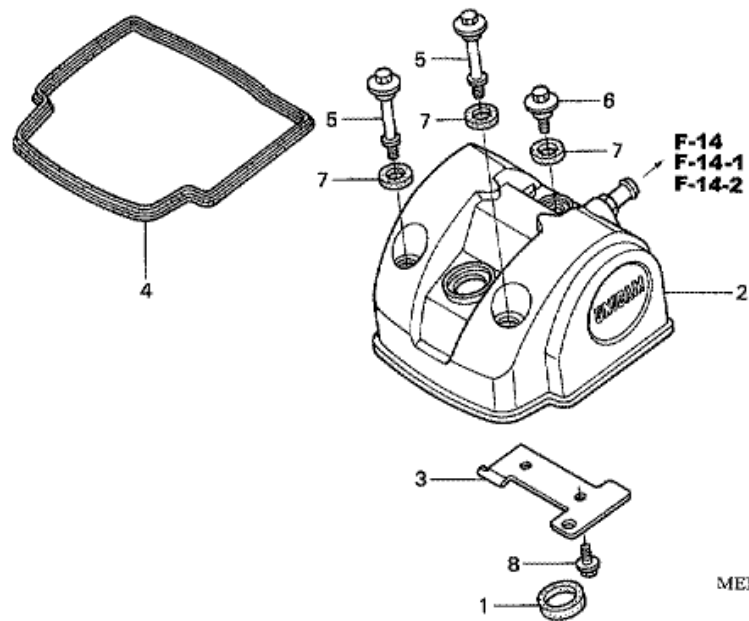

Reservdelsbok

CRF450R6

CRF450R CRF450R6 2006 ED EXTREME RED

E-1 CYLINDER HEAD COVER

FR.

MEB4-E0100C

Refnr	Artikelnummer	Beskrivning	Antal	Best. antal	Rep.antal	Pris SEK
1	12226-MEB-670	SEAL, RING	001	0	0	34,87
2	12310-MEB-670	COVER COMP., CYLINDER HEAD	001	0	0	1488,33
3	12316-MEN-730	PLATE, BREATHER	001	0	0	59,94
4	12391-MEB-670	GASKET, HEAD COVER	001	0	0	127,56
5	90001-MEB-670	BOLT, HEAD COVER	002	0	0	49,30
6	90002-MEB-670	BOLT, HEAD COVER	001	0	0	35,24
7	90543-MV9-670	RUBBER, MOUNTING	003	0	0	24,05
8	96300-06012-00	BOLT, FLANGE, 6X12	002	0	0	8,23