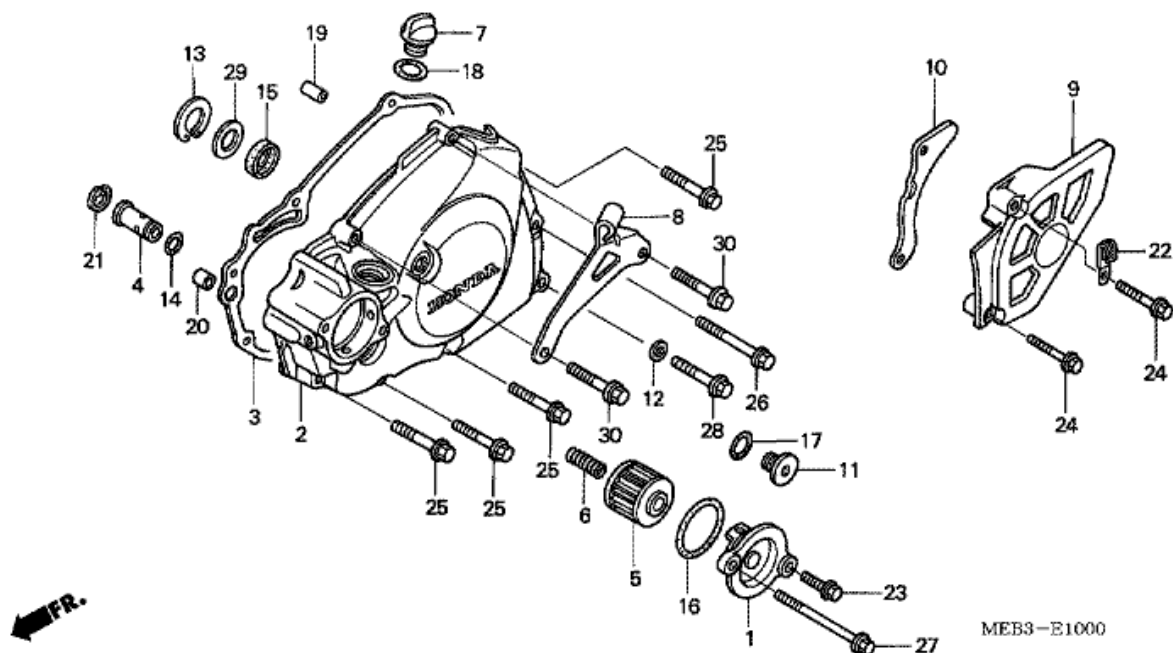

CRF450R CRF450R6 2006 ED EXTREME RED

E-10 L. CRANKCASE COVER

Refnr	Artikelnummer	Beskrivning	Antal	Best. antal	Rep.antal	Pris SEK
1	11333-MEB-670	COVER, OIL FILTER	001	0	0	224,78
2	11340-MEN-850	COVER COMP., L. CRANKCASE	001	0	0	1824,29
3	11395-MEB-670	GASKET, L. COVER	001	0	0	77,98
4	15220-MEB-770	VALVE ASSY., RELIEF	001	0	0	174,36
5	15412-MEN-671	FILTER COMP., ENGINE OIL	001	0	0	128,85
6	15414-MEB-670	SPRING, OIL FILTER	001	0	0	26,08
7	15611-KA4-710	CAP, OIL FILLER	001	0	0	79,27
8	22838-MEN-730	RECEIVER, CLUTCH CABLE	001	0	0	89,26
9	23810-MEN-730	COVER COMP., DRIVE SPROCKET	001	0	0	155,77
10	23812-MEB-670	GUIDE, DRIVE CHAIN	001	0	0	69,65
11	90084-MEN-670	CAP, 14MM	001	0	0	79,27
12	90474-333-000	WASHER, SEALING, 8MM	001	0	0	22,29
13	90602-MEB-670	CIRCLIP, SPECIAL INTERNAL, 24MM	001	0	0	21,09
14	90751-GK1-003	O-RING, 8.5X1.7	001	0	0	9,71
15	91204-KRN-671	OIL SEAL, 10X21X5	001	0	0	33,30
16	91302-PA9-003	O-RING, 39.8X2.2 (ARAI)	001	0	0	33,49
17	91303-377-000	O-RING, 13.8X2.5	001	0	0	28,49
18	91307-035-000	O-RING, 18X3	001	0	0	12,30
19	94301-08140	DOWEL PIN, 8X14	001	0	0	10,73
20	94301-10160	DOWEL PIN, 10X16	001	0	0	12,67
21	94520-14000	CIRCLIP, INTERNAL, 14MM	001	0	0	3,98
23	90004-GHB-630	BOLT, FLANGE, 6X16 (NSHF)	001	0	0	14,25
24	96001-06030-07	BOLT, FLANGE, 6X30	002	0	0	9,71
25	90004-GHB-690	BOLT, FLANGE, 6X32 (NSHF)	004	0	0	15,73
26	90004-GHB-710	BOLT, FLANGE, 6X40 (NSHF)	001	0	0	16,47
27	90004-GHB-780	BOLT, FLANGE, 6X75 (NSHF)	001	0	0	36,72
28	90023-MEN-670	BOLT, FLANGE, 8X35	001	0	0	30,53
29	90451-459-770	WASHER, THRUST, 13MM	001	0	0	14,34
30	90004-GHB-700	BOLT, FLANGE, 6X35 (NSHF)	002	0	0	21,00