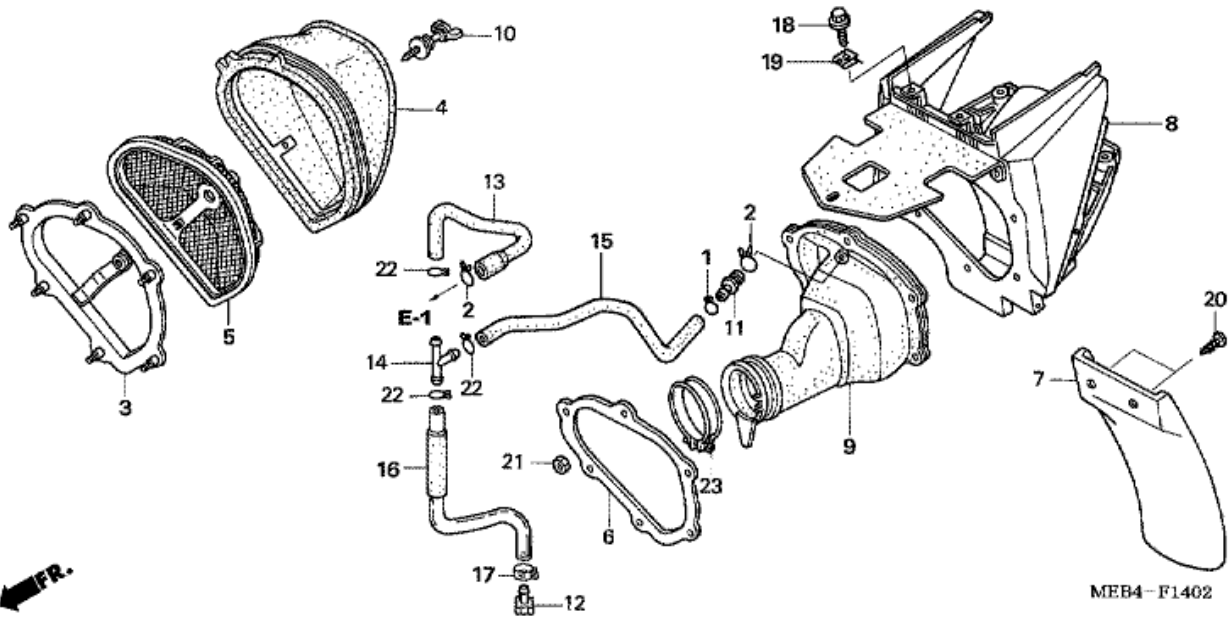

CRF450R CRF450R6 2006 ED EXTREME RED

F-14-2 AIR CLEANER (CRF450R5,6)

Refnr	Artikelnummer	Beskrivning	Antal	Best. antal	Rep.antal	Pris SEK
1	90661-GHB-610	CLAMP B, TUBE, 12.5MM	001	0	0	7,22
2	15771-551-000	CLIP, OIL DRAIN TUBE	002	0	0	42,27
3	17212-MEN-670	STAY, AIR CLEANER ELEMENT	001	0	0	650,74
4	17213-MEB-770	ELEMENT, AIR CLEANER	001	0	0	463,61
5	17214-MEN-670	BASE ASSY., ELEMENT	001	0	0	361,40
6	17217-MEB-770	PLATE, AIR CLEANER CASE FR.	001	0	0	105,54
7	17218-KZ3-860	MUDGUARD, AIR CLEANER CASE	001	0	0	265,57
8	17250-MEN-850	CASE COMP., AIR CLEANER	001	0	0	523,46
9	17253-MEN-730	TUBE, AIR CLEANER CONNECTING	001	0	0	326,62
10	17291-MEB-670	BOLT, AIR CLEANER ELEMENT SETTING	001	0	0	86,95
11	17359-MAG-L00	JOINT, BREATHER TUBE	001	0	0	37,28
12	17370-419-700	PLUG, BREATHER TUBE	001	0	0	16,37
13	17372-MEB-670	TUBE A, BREATHER	001	0	0	71,13
14	17373-KC1-J10	JOINT, BREATHER THREE WAY	001	0	0	83,16
15	17374-MEN-730	TUBE B, BREATHER	001	0	0	94,26
16	17375-MEB-670	TUBE C, BREATHER	001	0	0	58,64
17	43514-KS6-701	CLAMP, MASTER CYLINDER OIL HOSE	001	0	0	33,21
18	90004-GHB-630	BOLT, FLANGE, 6X16 (NSHF)	002	0	0	14,25
19	90305-GK8-000	NUT, CLIP, 6MM	002	0	0	14,34
20	93913-15510	SCREW, TAPPING, 5X20	002	0	0	3,98
21	94002-05000-0S	NUT, HEX., 5MM	006	0	0	3,98
22	95002-02120	CLIP, TUBE (B12)	003	0	0	4,90
23	95018-60321	BAND, AIR CLEANER CONNECTING TUBE (60)	001	0	0	36,54