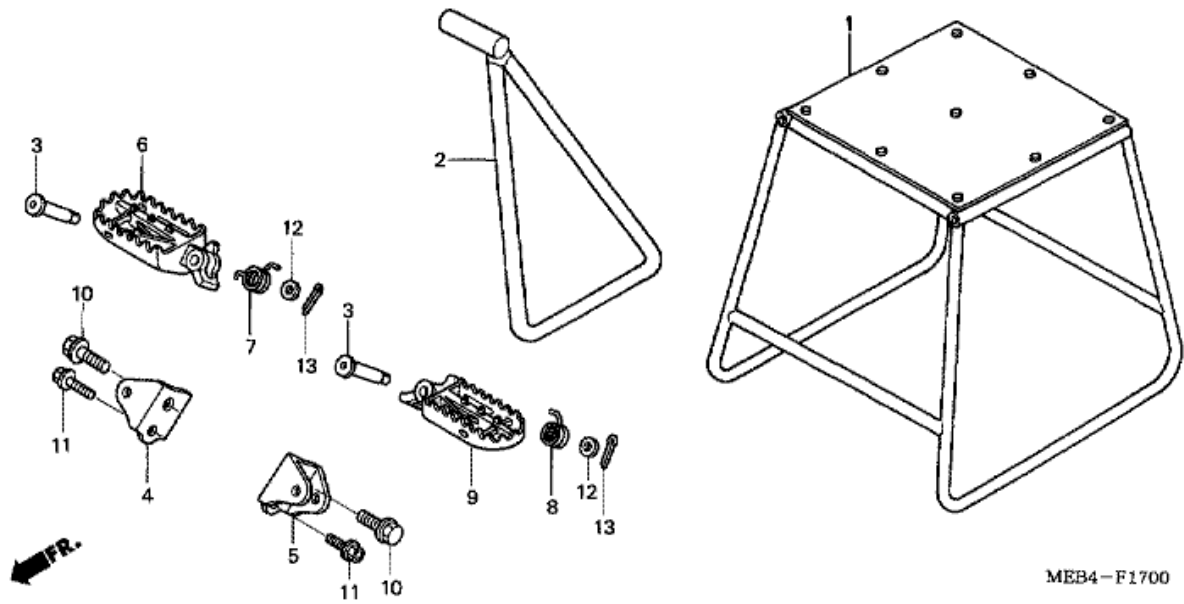

CRF450R CRF450R6 2006 ED EXTREME RED

F-17 STAND/STEP

Refnr	Artikelnummer	Beskrivning	Antal	Best. antal	Rep.antal	Pris SEK
1	50500-KA3-820	STAND COMP., MAIN	(1)	0	0	1570,93
2	50530-KZ4-J40	BAR, SIDE STAND	001	0	0	302,48
3	50603-KZ4-J40	PIN, STEP JOINT	002	0	0	29,14
4	50610-MEN-671	BRACKET, R. STEP	001	0	0	132,37
5	50611-MEN-671	BRACKET, L. STEP	001	0	0	132,37
6	50616-MEN-670	ARM, R. STEP	001	0	0	362,97
7	50617-KZ4-J40	SPRING, R. STEP RETURN	001	0	0	20,90
8	50618-KZ4-J40	SPRING, L. STEP RETURN	001	0	0	20,90
9	50642-MEN-670	ARM, L. STEP	001	0	0	362,97
10	90101-KZ4-J40	BOLT, STEP, 12MM	002	0	0	43,11
11	90101-KZ3-J50	BOLT, FLANGE, 8X24	002	0	0	27,57
12	94102-08800	WASHER, PLAIN, 8MM	002	0	0	3,52
13	94201-25150	PIN, SPLIT, 2.5X15	002	0	0	3,98