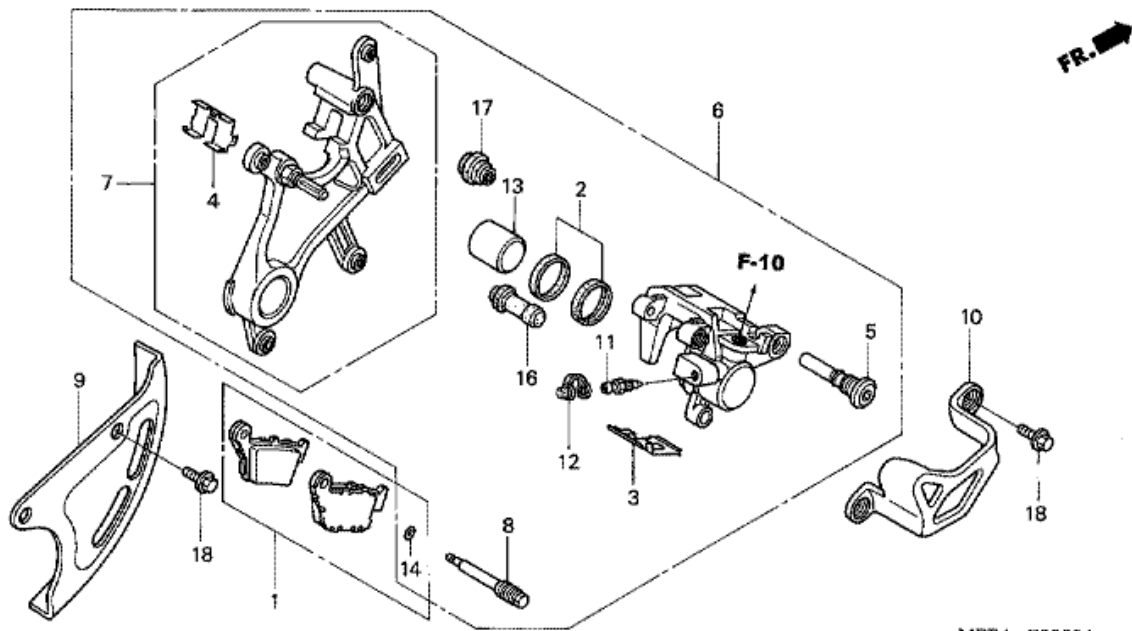

CRF450R CRF450R6 2006 ED EXTREME RED

F-9 REAR BRAKE CALIPER

MEB4-F0900A

Refnr	Artikelnummer	Beskrivning	Antal	Best. antal	Rep.antal	Pris SEK
1	06435-KRN-711	PAD SET, RR.	001	0	0	349,65
2	06451-MZ2-405	SEAL SET, PISTON	001	0	0	59,29
3	43108-KZ4-J41	SPRING, PAD	001	0	0	32,56
4	43112-KZ4-J41	RETAINER, BRACKET	001	0	0	30,62
5	43131-KW3-006	BOLT, PIN	001	0	0	29,14
6	43150-KRN-711	CALIPER SUB ASSY., RR. BRAKE (NISSIN)	001	0	0	2340,71
7	43190-KRN-711	BRACKET SUB ASSY., RR.	001	0	0	1113,05
8	43215-KZ4-J41	PIN, HANGER	001	0	0	43,85
9	43330-KZ4-J40ZA	COVER, RR. DISK *TNATURAL * (TNATURAL NATURAL)	001	0	0	140,69
10	43340-MEY-000ZA	GUARD, RR. CALIPER *TNATURAL * (TNATURAL NATURAL)	001	0	0	164,19
11	43352-568-003	SCREW, BLEEDER (NISSIN)	001	0	0	44,49
12	43353-461-771	CAP, BLEEDER	001	0	0	31,45
13	45107-MCT-006	PISTON (22 A)	001	0	0	229,40
14	45111-MAJ-G41	RING, STOPPER	001	0	0	9,99
16	45132-166-016	BOOT, PIN BUSH (NISSIN)	001	0	0	21,74
17	45133-MA3-006	BOOT B	001	0	0	31,45
18	90004-GHB-600	BOLT, FLANGE, 6X10 (NSHF)	004	0	0	33,21