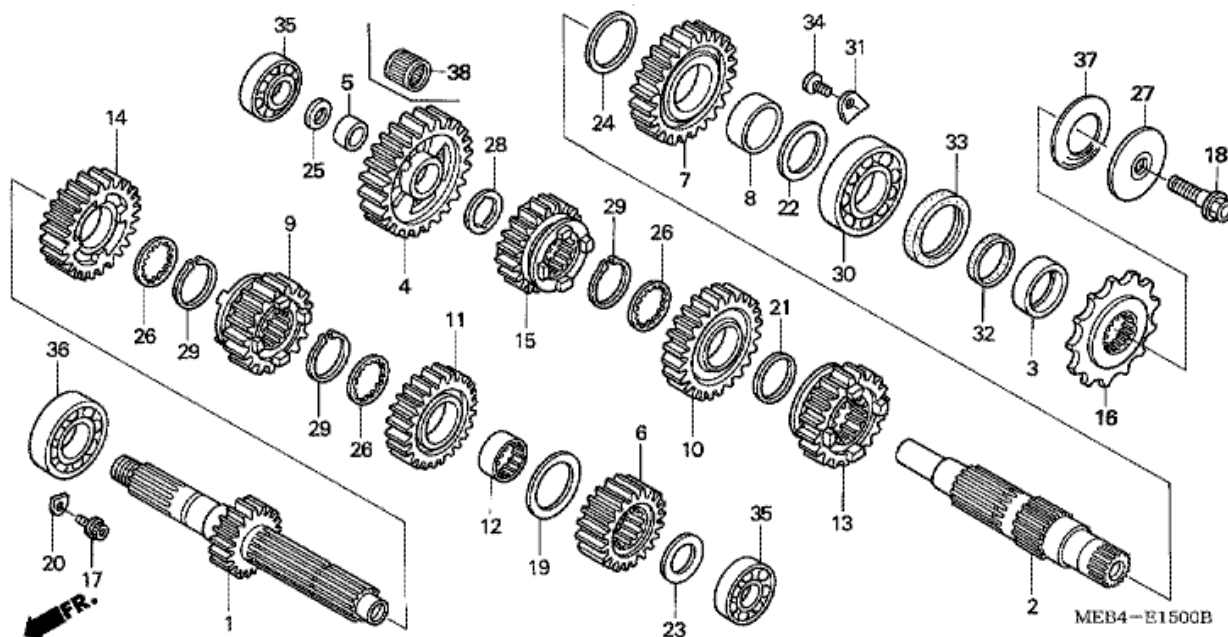

CRF450R CRF450R6 2006 ED EXTREME RED

E-15 TRANSMISSION

Refnr	Artikelnummer	Beskrivning	Antal	Best. antal	Rep.antal	Pris SEK
1	23210-MEB-670	MAINSHAFT COMP. (15T)	001	0	0	1547,43
2	23221-MEN-850	COUNTERSHAFT	001	0	0	1155,88
3	23225-MEN-730	COLLAR, COUNTERSHAFT	001	0	0	145,78
4	23411-MEN-730	GEAR, COUNTERSHAFT LOW (27T)	001	0	0	799,66
6	23421-MEB-770	GEAR, MAINSHAFT SECOND (17T)	001	0	0	328,47
7	23431-KS7-830	GEAR, COUNTERSHAFT SECOND (25T)	001	0	0	642,51
8	23432-ML3-870	COLLAR, COUNTERSHAFT SECOND GEAR	001	0	0	78,44
9	23441-MEN-730	GEAR, MAINSHAFT THIRD (17T)	001	0	0	717,06
10	23451-MEN-850	GEAR, COUNTERSHAFT THIRD (21T)	001	0	0	582,94
11	23461-MEB-770	GEAR, MAINSHAFT FOURTH (20T)	001	0	0	597,09
12	23462-KZ3-L20	COLLAR, MAINSHAFT FOURTH GEAR	001	0	0	108,87
13	23471-MEB-671	GEAR, COUNTERSHAFT FOURTH (21T)	001	0	0	635,57
14	23481-MEN-850	GEAR, MAINSHAFT FIFTH (22T)	001	0	0	592,93
15	23491-MEB-671	GEAR, COUNTERSHAFT FIFTH (20T)	001	0	0	635,57
16	23802-MEN-730	SPROCKET, DRIVE (13T)	001	0	0	234,21
17	90071-MF5-000	BOLT, FLANGE SOCKET, 6X14	002	0	0	33,21
18	90112-413-000	BOLT, UBS, 8X33	001	0	0	38,76
19	90421-961-000	WASHER, THRUST, 25MM	001	0	0	49,77
20	90441-KA4-700	PLATE, BEARING HOLDER	002	0	0	19,52
21	90444-430-000	WASHER, THRUST, 25.2X30	001	0	0	40,33
22	90445-ML3-871	WASHER, THRUST, 24.1X36X1.5	001	0	0	29,88
23	90446-KA4-740	WASHER, THRUST, 17.2MM	001	0	0	41,63
24	90446-ML3-870	WASHER, THRUST, 27.2X35	001	0	0	29,88
25	90446-357-000	WASHER, THRUST, 17.2MM	001	0	0	48,38
26	90451-KY2-000	WASHER, SPLINE, 25X31X1.5	003	0	0	19,98
27	23802-KSC-670	COLLAR, DRIVE SPROCKET	001	0	0	146,15
28	90554-KA5-680	WASHER, THRUST, 19MM	001	0	0	26,92
29	90602-259-010	CIRCLIP, EXTERNAL, 25MM	003	0	0	20,63
30	91001-ML3-873	BEARING, RADIAL BALL, 24X56X14 (NTN)	001	0	0	110,26