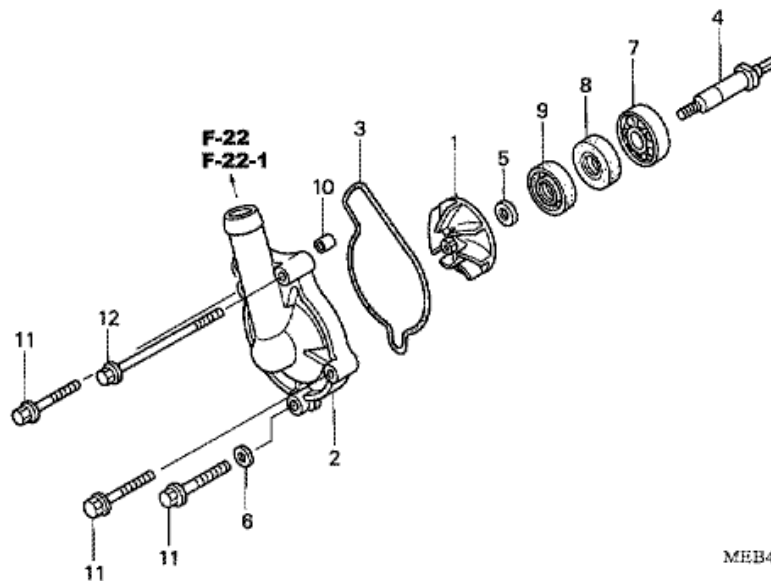

CRF450R CRF450R6 2006 ED EXTREME RED

E-9 WATER PUMP

MEB4-E0900B

FR. →

Refnr	Artikelnummer	Beskrivning	Antal	Best. antal	Rep.antal	Pris SEK
1	19215-MEN-850	IMPELLER, WATER PUMP	001	0	0	225,33
2	19221-MEN-850	COVER, WATER PUMP	001	0	0	481,09
3	19226-MEB-670	GASKET, WATER PUMP COVER	001	0	0	30,80
4	19241-MEB-670	SHAFT, WATER PUMP	001	0	0	317,55
5	90447-KE1-000	WASHER, SEALING, 7MM	001	0	0	18,59
6	90463-ML7-000	WASHER, SEALING, 6.5MM	001	0	0	24,98
7	91001-KA4-003	BEARING, RADIAL BALL, 12X28X7 (NTN)	001	0	0	121,82
8	91201-148-003	OIL SEAL, 12X22X5 (ARAI)	001	0	0	27,20
9	91211-KA3-761	SEAL, WATER PUMP (NOK)	001	0	0	48,19
10	91320-KE1-000	DOWEL PIN	001	0	0	23,22
11	96001-06028-00	BOLT, FLANGE, 6X28	003	0	0	10,73
12	96001-06085-00	BOLT, FLANGE, 6X85	001	0	0	14,99