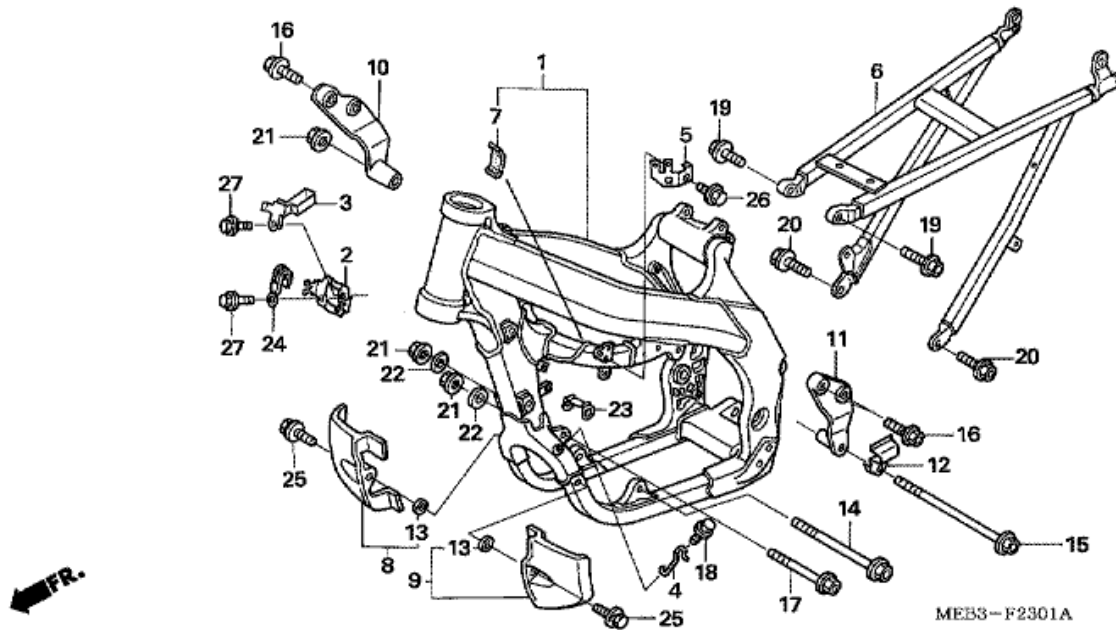

CRF450R CRF450R6 2006 ED EXTREME RED

F-23-1 FRAME BODY (CRF450R5,6)

Refnr	Artikelnummer	Beskrivning	Antal	Best. antal	Rep.antal	Pris SEK
1	50010-MEN-850	BODY SET, FRAME	001	0	0	11667,67
2	50124-MEN-670	BRACKET, C.D.I. UNIT	001	0	0	66,14
3	50128-MEN-730	GUIDE, CABLE	001	0	0	58,00
5	50180-MEN-730	STAY, COUPLER	001	0	0	60,59
6	50200-MEN-850	BODY COMP., RR. FRAME	001	0	0	2596,20
7	50283-MR7-300	RUBBER, SEAT RAIL	001	0	0	18,59
8	50355-MEN-730	GUARD, R. ENGINE	001	0	0	121,27
9	50360-MEN-730	GUARD, L. ENGINE	001	0	0	121,27
10	50407-MEN-850	PLATE, R. HEAD HANGER	001	0	0	320,88
11	50408-MEN-850	PLATE, L. HEAD HANGER	001	0	0	306,64
12	50410-MEN-670	GUIDE, FUEL TUBE	001	0	0	56,33
13	50618-KE8-000	COLLAR, 6.5X11X3	002	0	0	8,23
14	90101-MEN-670	BOLT, FLANGE, 10X132	001	0	0	68,08
15	90102-MEN-670	BOLT, FLANGE, 10X172	001	0	0	77,42
16	90103-MEB-670	BOLT, FLANGE, 8X18	004	0	0	25,90
17	90104-MEN-731	BOLT, FLANGE, 10X125	001	0	0	68,08
19	90101-KZ3-J50	BOLT, FLANGE, 8X24	002	0	0	27,57
20	90122-MEN-730	BOLT, 10X24	002	0	0	30,53
21	90302-KZ3-J40	NUT, FLANGE, 10MM	003	0	0	21,09
22	90410-HC4-000	WASHER, 10MM	002	0	0	7,22
23	90511-MEN-730	WASHER, FR. ENGINE HANGER	001	0	0	106,93
24	91406-166-000	CLIP, WIRE	001	0	0	19,52
25	93404-06020-00	BOLT-WASHER, 6X20	002	0	0	5,27
26	96001-06010-00	BOLT, FLANGE, 6X10	001	0	0	8,23
27	96001-06012-00	BOLT, FLANGE, 6X12	002	0	0	8,23