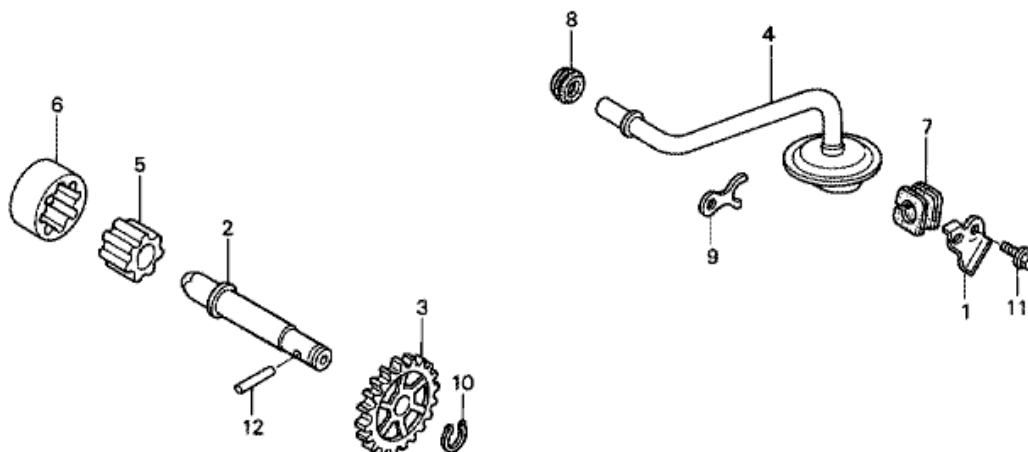

CRF450R CRF450R6 2006 ED EXTREME RED

E-8 OIL PUMP

MEB4-E0800A

Refnr	Artikelnummer	Beskrivning	Antal	Best. antal	Rep.antal	Pris SEK
1	11206-MEB-670	PLATE, CAM CHAIN GUIDE	001	0	0	34,23
2	15111-MEB-770	SHAFT, OIL PUMP	001	0	0	210,53
3	15133-MEB-670	GEAR, OIL PUMP DRIVEN (20T)	001	0	0	254,93
4	15150-MEN-850	STRAINER COMP., OIL	001	0	0	277,69
5	15331-958-000	ROTOR, OIL PUMP INNER	001	0	0	172,42
6	15332-958-000	ROTOR, OIL PUMP OUTER	001	0	0	229,40
7	15432-MEB-670	GROMMET, OIL SCAVENGING PIPE	001	0	0	52,91
8	15433-KGB-610	SEAL, RING	001	0	0	22,85
9	15434-MEB-670	PLATE, OIL PIPE SETTING	001	0	0	22,02
10	90652-KY4-900	CIRCLIP, 8MM	001	0	0	12,58
11	96001-06012-00	BOLT, FLANGE, 6X12	001	0	0	8,23
12	96220-30178	ROLLER, 3X17.8	001	0	0	5,27