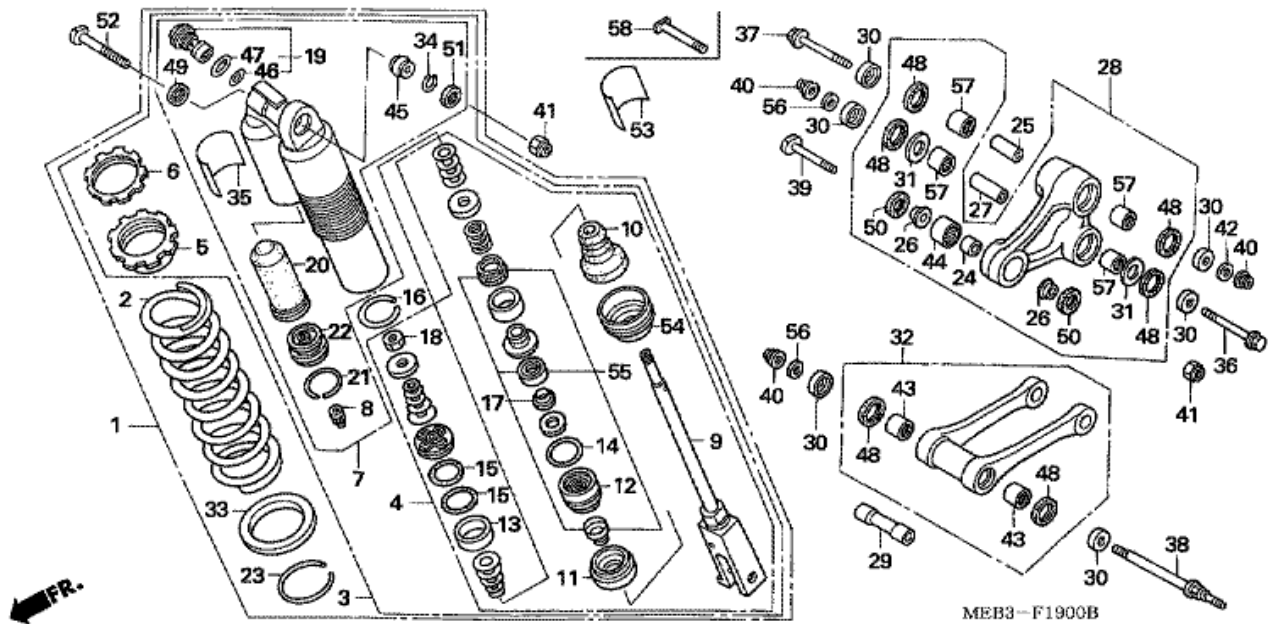

CRF450R CRF450R6 2006 ED EXTREME RED

F-19 REAR CUSHION

Refnr	Artikelnummer	Beskrivning	Antal	Best. antal	Rep.antal	Pris SEK
1	52400-MEN-851	CUSHION ASSY., RR. (SHOWA)	001	0	0	6393,32
2	52401-MEB-751	SPRING, RR. CUSHION (SHOWA) (54N/MM,5.5KGF/MM)	001	0	0	1377,79
2	52402-MEB-751	SPRING, RR. CUSHION (SHOWA) (52N/MM,5.3KGF/MM)	(1)	0	0	1377,79
2	52403-MEB-751	SPRING, RR. CUSHION (SHOWA) (55N/MM,5.7KGF/MM)	(1)	0	0	1377,79
2	52404-MEB-751	SPRING, RR. CUSHION (SHOWA) (58N/MM,5.9KGF/MM)	(1)	0	0	1377,79
3	52410-MEN-851	DAMPER COMP., RR.	001	0	0	7482,42
4	52421-MEN-851	ROD COMP., PISTON	001	0	0	2997,65
5	52422-KZ3-J31	ADJUSTER, SPRING	001	0	0	152,63
6	52423-KZ3-J21	NUT, ADJUSTER	001	0	0	105,64
7	52425-KRN-731	CASE COMP., DAMPER	001	0	0	3945,31
8	52425-381-771	CAP, AIR VALVE	001	0	0	39,22
9	52426-MEN-711	ROD COMP.	001	0	0	2685,55
10	52427-MEB-751	RUBBER, STOPPER	001	0	0	108,87
11	52428-KRN-711	PLATE, END	001	0	0	114,42
12	52429-KZ3-J41	CASE COMP., ROD GUIDE	001	0	0	98,98
13	52431-KZ3-J31	RING, PISTON	001	0	0	128,11
14	52434-KZ3-J21	O-RING, 3.5X43.7	001	0	0	40,33
15	52434-KZ3-J31	O-RING, 42.5X2.0	002	0	0	38,20
16	52435-KZ3-J21	RING, STOPPER	001	0	0	18,59
18	52438-KA4-741	NUT, HEX., 12MM	001	0	0	16,10
19	52440-MEN-671	ADJUSTER, COMPRESSION DAMPING FORCE	001	0	0	613,37
20	52451-KRN-711	BLADDER	001	0	0	122,84
21	52452-KS7-831	RING, STOPPER	001	0	0	17,85
22	52453-KRN-711	CAP COMP., CHAMBER	001	0	0	242,35
23	52455-KZ3-J21	RING, STOPPER	001	0	0	44,59
24	52464-KRN-710	COLLAR D, CUSHION ARM	001	0	0	99,71