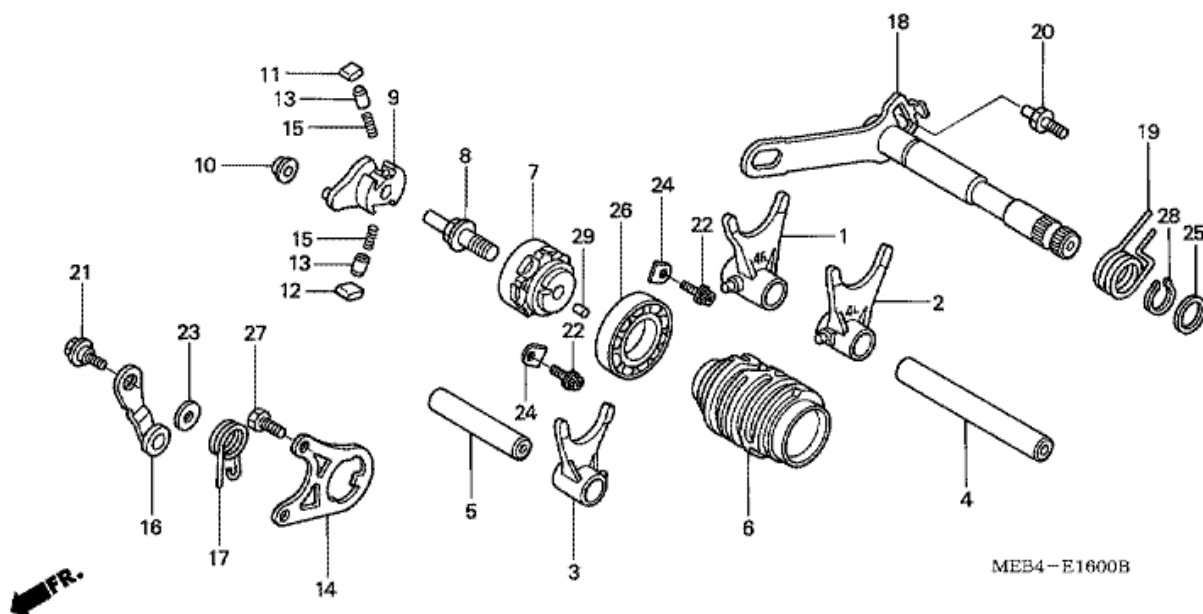

CRF450R CRF450R6 2006 ED EXTREME RED

E-16 GEAR SHIFT DRUM

Refnr	Artikelnummer	Beskrivning	Antal	Best. antal	Rep.antal	Pris SEK
1	24211-MEN-730	FORK, R. GEARSHIFT	001	0	0	612,07
2	24221-MEN-730	FORK, L. GEARSHIFT	001	0	0	612,07
3	24231-MEN-730	FORK, CENTER GEARSHIFT	001	0	0	612,07
4	24241-MEN-730	SHAFT A, SHIFT FORK	001	0	0	127,28
5	24242-MEN-730	SHAFT B, SHIFT FORK	001	0	0	100,27
6	24311-MEN-730	DRUM, GEARSHIFT	001	0	0	488,40
7	24312-KA3-741	CENTER, GEARSHIFT DRUM	001	0	0	351,13
8	24315-HA0-000	PIN, SHIFTER	001	0	0	68,27
9	24321-MEB-670	SHIFTER, DRUM	001	0	0	348,54
10	24322-MM4-000	COLLAR, SHIFTER	001	0	0	21,37
11	24324-KA3-711	PAWL A, RATCHET	001	0	0	53,56
12	24325-KA3-711	PAWL B, RATCHET	001	0	0	53,56
13	24326-KBH-901	PLUNGER, PAWL	002	0	0	33,30
14	24328-MEB-670	PLATE, GUIDE	001	0	0	90,56
15	24329-KA3-740	SPRING, PAWL PLUNGER	002	0	0	16,10
16	24430-KA3-740	STOPPER COMP., DRUM	001	0	0	117,48
17	24435-MEB-670	SPRING, DRUM STOPPER	001	0	0	16,65
18	24610-MEN-850	SPINDLE COMP., GEARSHIFT	001	0	0	424,11
19	24651-MEB-670	SPRING, GEARSHIFT RETURN	001	0	0	24,79
20	24652-HA0-000	PIN, GEARSHIFT RETURN SPRING	001	0	0	32,93
21	90022-MG8-000	PIVOT, SHIFT DRUM STOPPER ARM	001	0	0	8,05
22	90071-MF5-000	BOLT, FLANGE SOCKET, 6X14	002	0	0	33,21
23	90435-HB3-000	WASHER, 6.1MM	001	0	0	21,74
24	90441-KA4-700	PLATE, BEARING HOLDER	002	0	0	19,52
25	90451-155-000	WASHER, 14MM	001	0	0	11,01
26	91004-KY4-900	BEARING, RADIAL BALL, 6905U	001	0	0	103,51
27	93301-06016-0A	BOLT, HEX., 6X16	002	0	0	4,90
28	94510-14000	CIRCLIP, EXTERNAL, 14MM	001	0	0	4,90
29	96220-40080	ROLLER, 4X8	001	0	0	4,90