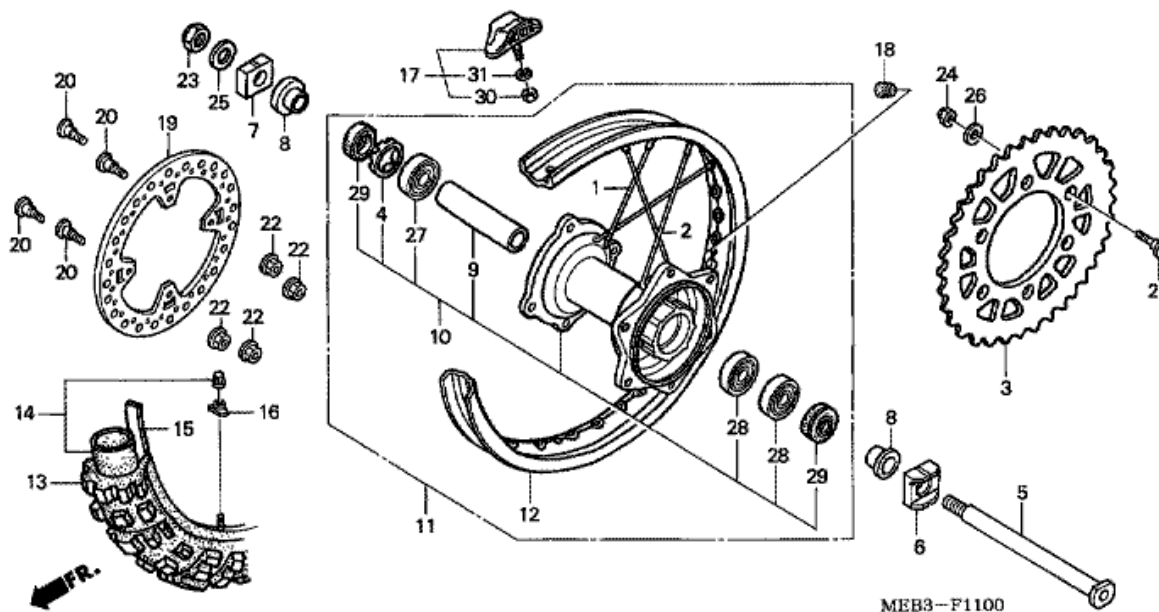

CRF450R CRF450R6 2006 ED EXTREME RED

F-11 REAR WHEEL

Refnr	Artikelnummer	Beskrivning	Antal	Best. antal	Rep.antal	Pris SEK
1	06420-KRN-710	SPOKE SET, RR. (INSIDE)	016	0	0	25,07
2	06421-KRN-710	SPOKE SET, RR. (OUTSIDE)	016	0	0	25,07
3	41202-KZ3-J40	SPROCKET, FINAL DRIVEN (48T)	001	0	0	751,66
3	41201-KZ3-J40	SPROCKET, FINAL DRIVEN (49T)	(1)	0	0	751,66
3	41202-ML3-811	SPROCKET, FINAL DRIVEN (47T)	(1)	0	0	899,75
4	41231-KZ4-J20	RETAINER, RR. WHEEL BEARING	001	0	0	128,30
5	42301-KZ4-J40	AXLE, RR. WHEEL	001	0	0	605,60
6	42305-KZ4-J40	COLLAR, L. RR. AXLE	001	0	0	134,40
7	42306-KZ4-J20	COLLAR, R. RR. AXLE	001	0	0	124,69
8	42311-KZ4-J40	COLLAR, RR. WHEEL SIDE	002	0	0	135,70
9	42620-KZ4-J20	COLLAR, RR. WHEEL DISTANCE	001	0	0	237,91
10	42635-KRN-710	HUB SUB ASSY., RR.	001	0	0	2716,08
11	42650-MEN-710	WHEEL SUB ASSY., RR.	001	0	0	7014,46
12	42701-KZ3-J41	RIM, RR. WHEEL (19X2.15)	001	0	0	1610,98
13	42711-MEB-771	TIRE, RR. (PIRELLI) (110/90-19 NHS MT32)	001	0	0	2436,36
14	42712-MEB-771	TUBE, TIRE (PIRELLI)	001	0	0	380,73
15	42713-MEB-771	FLAP, TIRE (PIRELLI)	001	0	0	50,78
16	42714-KA3-710	CAP, VALVE	001	0	0	62,44
17	42715-MA0-770	STOPPER, BEAD (2.15)	001	0	0	323,10
18	42717-329-000	CAP, RIM HOLE	001	0	0	40,79
19	43351-KZ4-J40	DISK, RR. BRAKE	001	0	0	1483,79
20	90105-MAC-680	BOLT, DISK, 6X19	004	0	0	19,15
21	90125-KA4-000	SCREW, FLAT, 8X31	006	0	0	18,87
22	90301-473-003	NUT, U, 6MM	004	0	0	25,07
23	90305-KZ4-J20	NUT, U, 22MM	001	0	0	62,44
24	90309-ML3-791	NUT, U, 8MM	006	0	0	27,84
25	90401-KZ4-J20	WASHER, 22X35X2	001	0	0	26,92
26	90465-MC4-000	WASHER, 8MM	006	0	0	25,07
27	91051-KZ4-J21	BEARING, RADIAL BALL, 69052RS	001	0	0	169,37