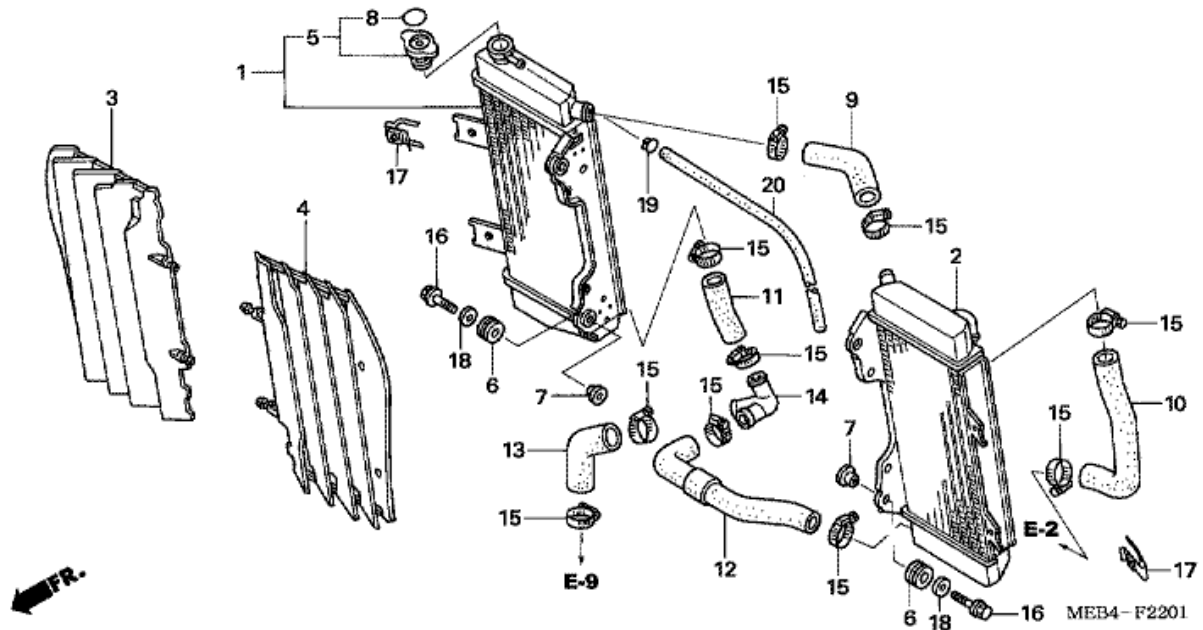

CRF450R CRF450R6 2006 ED EXTREME RED

F-22-1 RADIATOR (CRF450R5,6)

Refnr	Artikelnummer	Beskrivning	Antal	Best. antal	Rep.antal	Pris SEK
1	19010-MEN-850	RADIATOR, R.	001	0	0	2904,96
2	19015-MEN-850	RADIATOR, L.	001	0	0	2904,96
3	19033-MEN-850	GRILL, RADIATOR R.	001	0	0	282,13
4	19034-MEN-850	GRILL, RADIATOR L.	001	0	0	282,13
5	19037-KRN-640	CAP COMP., RADIATOR	001	0	0	238,84
6	19051-KRN-000	RUBBER, RADIATOR MOUNTING	004	0	0	23,77
7	19052-MAC-680	COLLAR, RADIATOR MOUNTING	004	0	0	24,05
8	19055-KRN-640	SEAL, RADIATOR CAP (ENGLISH/FRENCH/JAPANESE)	001	0	0	38,48
9	19061-MEN-730	HOSE A, WATER	001	0	0	91,58
10	19062-MEN-730	HOSE B, WATER	001	0	0	79,83
11	19064-MEN-730	HOSE D, WATER	001	0	0	79,83
12	19065-MEN-850	HOSE E, WATER	001	0	0	99,62
13	19066-MEN-730	HOSE F, WATER	001	0	0	43,94
14	19069-MEN-730	JOINT, WATER HOSE	001	0	0	119,51
15	19506-KS6-700	CLAMP B, WATER HOSE	010	0	0	24,42
16	90001-GB4-000	BOLT, FLANGE, 6X23.5	004	0	0	15,91
17	90303-KRN-000	NUT, CLIP, 6MM	002	0	0	20,35
18	90403-KA3-830	WASHER, RADIATOR MOUNTING	004	0	0	8,88
19	95002-02080	CLIP, TUBE (B8)	001	0	0	3,98
20	95003-14073-10	TUBE, VINYL, 6X9X730 (95003-14001-10M)	001	0	0	20,07