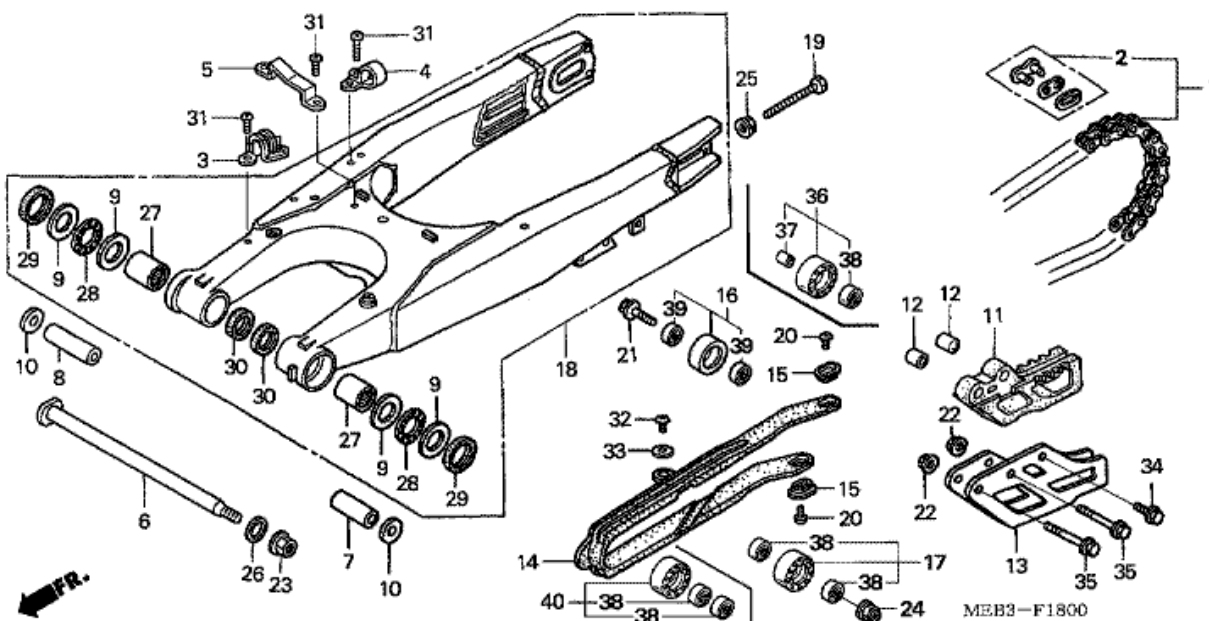

CRF450R CRF450R6 2006 ED EXTREME RED

F-18 SWINGARM

Refnr	Artikelnummer	Beskrivning	Antal	Best. antal	Rep.antal	Pris SEK
1	40530-KZ3-J31	CHAIN, DRIVE (DAIDO) (DID520DMA2-114RB) (STANDARD LINK 114L)	001	0	0	937,67
1	40540-MEN-003	CHAIN, DRIVE (DAIDO) (DID520DMA2-120RB) (STANDARD LINK 114L)	(1)	0	0	1210,09
2	40531-KZ4-J31	JOINT, DRIVE CHAIN (DAIDO)	001	0	0	69,56
3	43468-MCJ-000	GUIDE, BRAKE HOSE	001	0	0	53,65
4	43468-MEB-000	GUIDE, RR. BRAKE HOSE	001	0	0	31,91
5	43469-MEB-000	GUIDE, BRAKE HOSE	001	0	0	36,45
6	52101-KZ4-J40	SHAFT, SWINGARM PIVOT	001	0	0	214,79
7	52141-MEN-710	COLLAR, SWINGARM, 46MM	001	0	0	132,55
8	52142-KZ4-J40	COLLAR, SWINGARM SIDE, 54MM	001	0	0	107,12
9	52143-KZ3-860	WASHER, SWINGARM SIDE	004	0	0	20,63
10	52143-KZ4-J40	COLLAR, SWINGARM PIVOT SIDE	002	0	0	26,55
11	52146-KRN-711	GUIDE, CHAIN	001	0	0	214,42
12	52148-MEN-000	COLLAR, CHAIN GUIDE	002	0	0	33,49
13	52147-KRN-710	PLATE, CHAIN GUIDE	001	0	0	315,98
14	52170-KRN-710	SLIDER, CHAIN	001	0	0	498,30
15	52171-KR6-000	WASHER, CHAIN SLIDER	002	0	0	5,74
18	52200-MEN-840	SWINGARM SUB ASSY., RR.	001	0	0	7158,39
19	90105-MEN-000	BOLT, HEX., 8X47.5	002	0	0	38,57
20	90115-KV3-700	SCREW, PAN, 5X8	002	0	0	11,01
21	90124-MEB-770	BOLT, FLANGE, 8X32	001	0	0	28,12
22	90301-473-003	NUT, U, 6MM	002	0	0	25,07
23	90305-KZ3-B01	NUT, U, HEX. 14MM	001	0	0	27,84
24	90301-473-003	NUT, U, 6MM	001	0	0	25,07
25	90309-357-000	NUT, HEX., 8MM	002	0	0	41,35
26	90501-GBL-730	WASHER, 14MM	001	0	0	13,69
27	91071-MJ0-003	BEARING, NEEDLE, 22X29X30 (NTN)	002	0	0	197,49
28	91072-KZ3-861	BEARING, NEEDLE THRUST	002	0	0	68,91
29	91253-KZ3-861	DUST SEAL, 30X37X4	002	0	0	59,57
30	91283-ML7-003	DUST SEAL, 22X29X4 (ARAI)	002	0	0	59,57