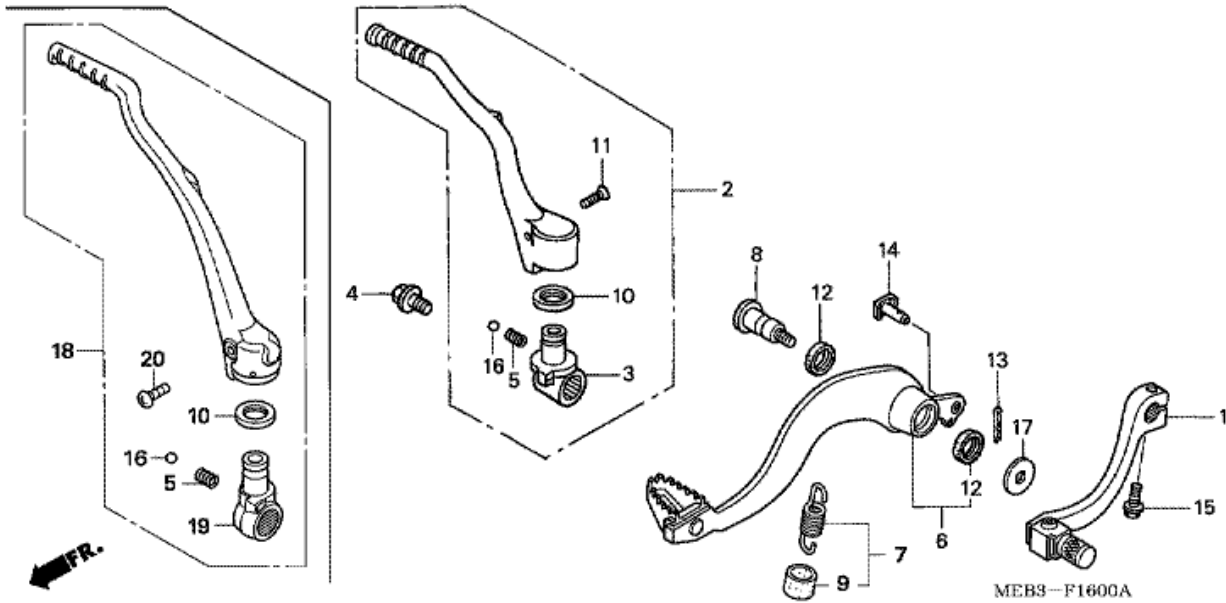

CRF450R CRF450R6 2006 ED EXTREME RED

F-16 PEDAL/KICK STARTER ARM

Refnr	Artikelnummer	Beskrivning	Antal	Best. antal	Rep.antal	Pris SEK
1	24700-MEN-730	PEDAL COMP., CHANGE	001	0	0	646,11
4	28306-MEN-670	BOLT, KICK JOINT	001	0	0	82,14
5	28333-KK0-000	SPRING, KICK STARTER	001	0	0	15,45
6	46510-MEN-730	PEDAL COMP., RR. BRAKE	001	0	0	811,59
7	46511-KZ4-J00	SPRING ASSY., RR. BRAKE RETURN	001	0	0	38,20
8	46513-KRN-730	SHAFT, BRAKE PIVOT	001	0	0	112,48
9	46515-MN1-670	TUBE, BRAKE PEDAL SPRING	001	0	0	18,22
10	46525-KK0-003	DUST SEAL, 17X20X2.5	001	0	0	30,06
12	91251-444-000	DUST SEAL, 15X20X2.5	002	0	0	31,45
13	94201-20120	PIN, SPLIT, 2.0X12	001	0	0	1,94
14	95015-54000	PIN D, JOINT	001	0	0	8,23
15	96001-06022-00	BOLT, FLANGE, 6X22	001	0	0	7,49
16	96211-08000	BALL, STEEL, #8 (1/4)	001	0	0	3,33
17	90512-KRN-730	WASHER, 26X10.5	001	0	0	29,79
18	28300-MEN-850	ARM ASSY., KICK STARTER	001	0	0	1074,11
19	28302-MEN-850	JOINT, KICK ARM	001	0	0	446,68
20	90103-KRN-000	BOLT, KICK ARM	001	0	0	23,40